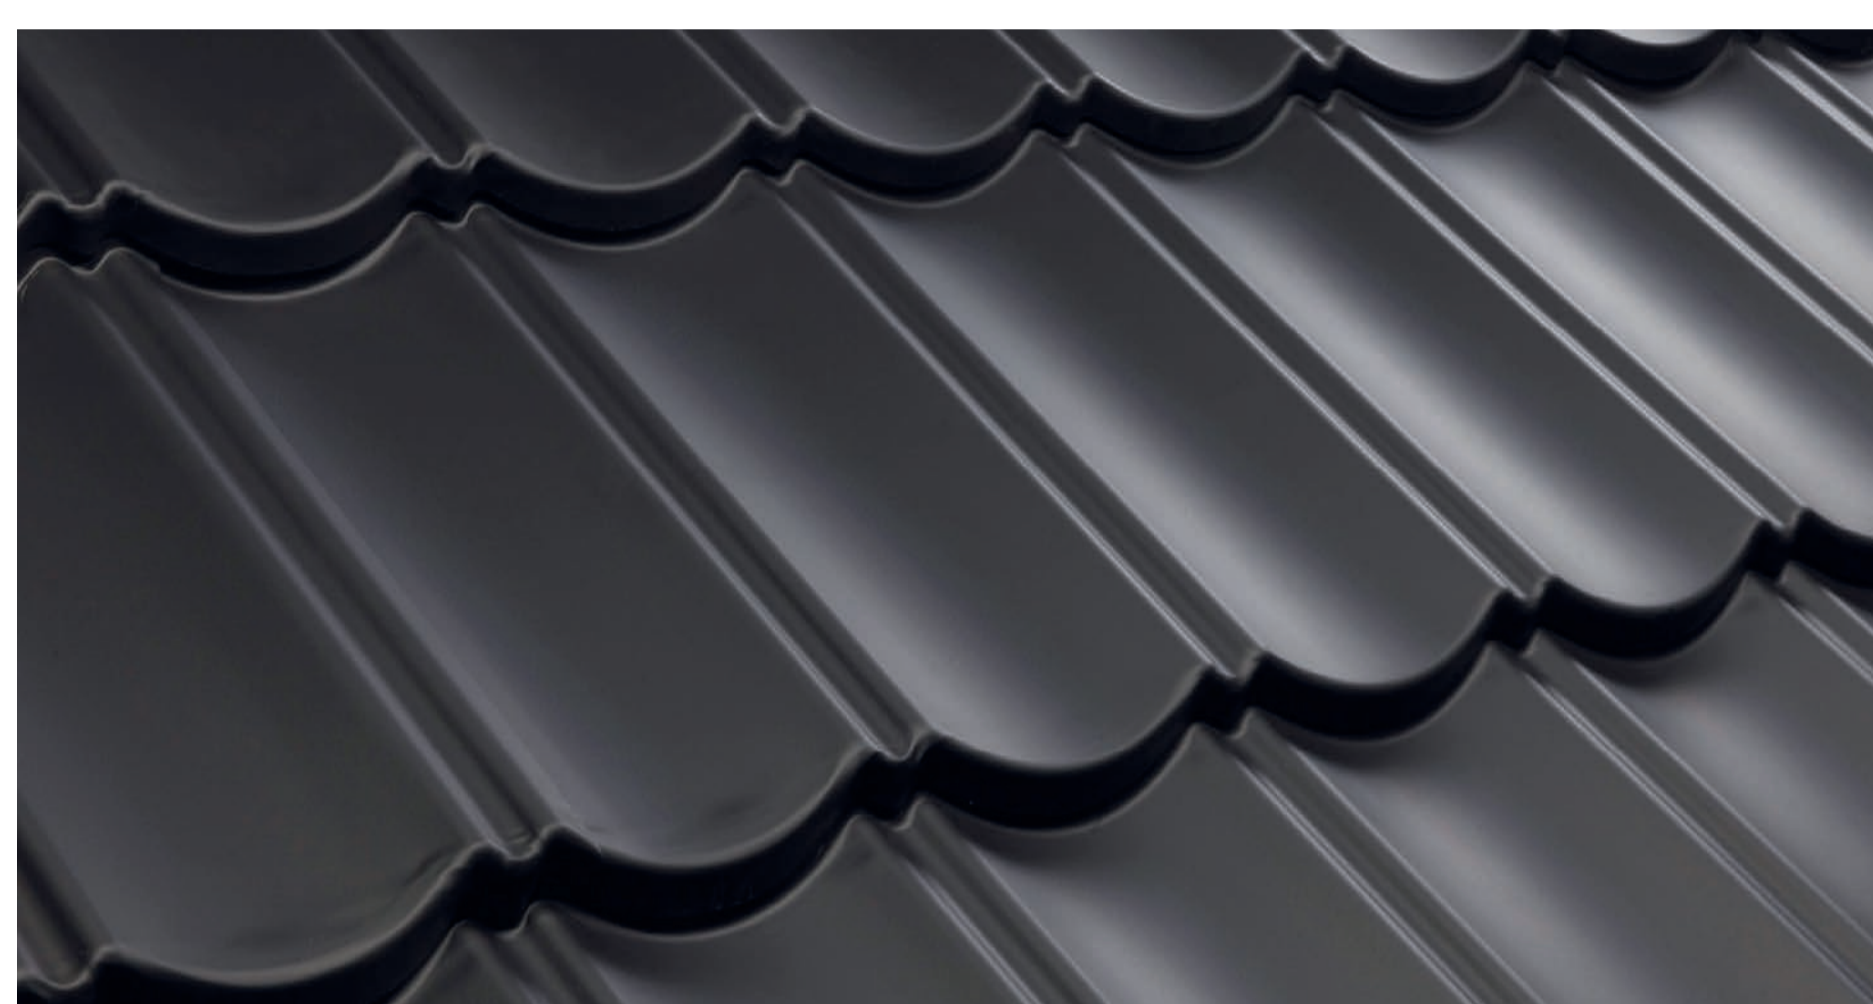

PROFILES AND COLOURS

TEXTURED PROFILES

Stratos

Senator

Milano

Heritage

Classic

SMOOTH PROFILES

Stratos

Heritage

Classic

POPULAR TEXTURED COLOURS

Ashwood

Autumn

Cedar

Charcoal

Karaka

New Denim Blue

Permanent Green

Sandstone Grey

Scoria

Terracotta

Thunder Grey

Tidal Grey